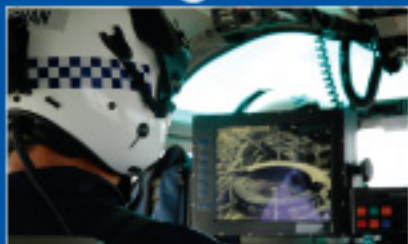

## AIR WING

### Intelligent Policing >>>>

The Victoria Police Air Wing supports crime detection and prevention and assists in rescue missions, sea and land searches and the patrolling of traffic and the *community* from the skies.

Equipped with *intelligent*, state-of-the-art Forward Looking Infra Red thermal imaging equipment, cameras and the ability to transmit live video images, the Air Wing is crucial to many police operations.